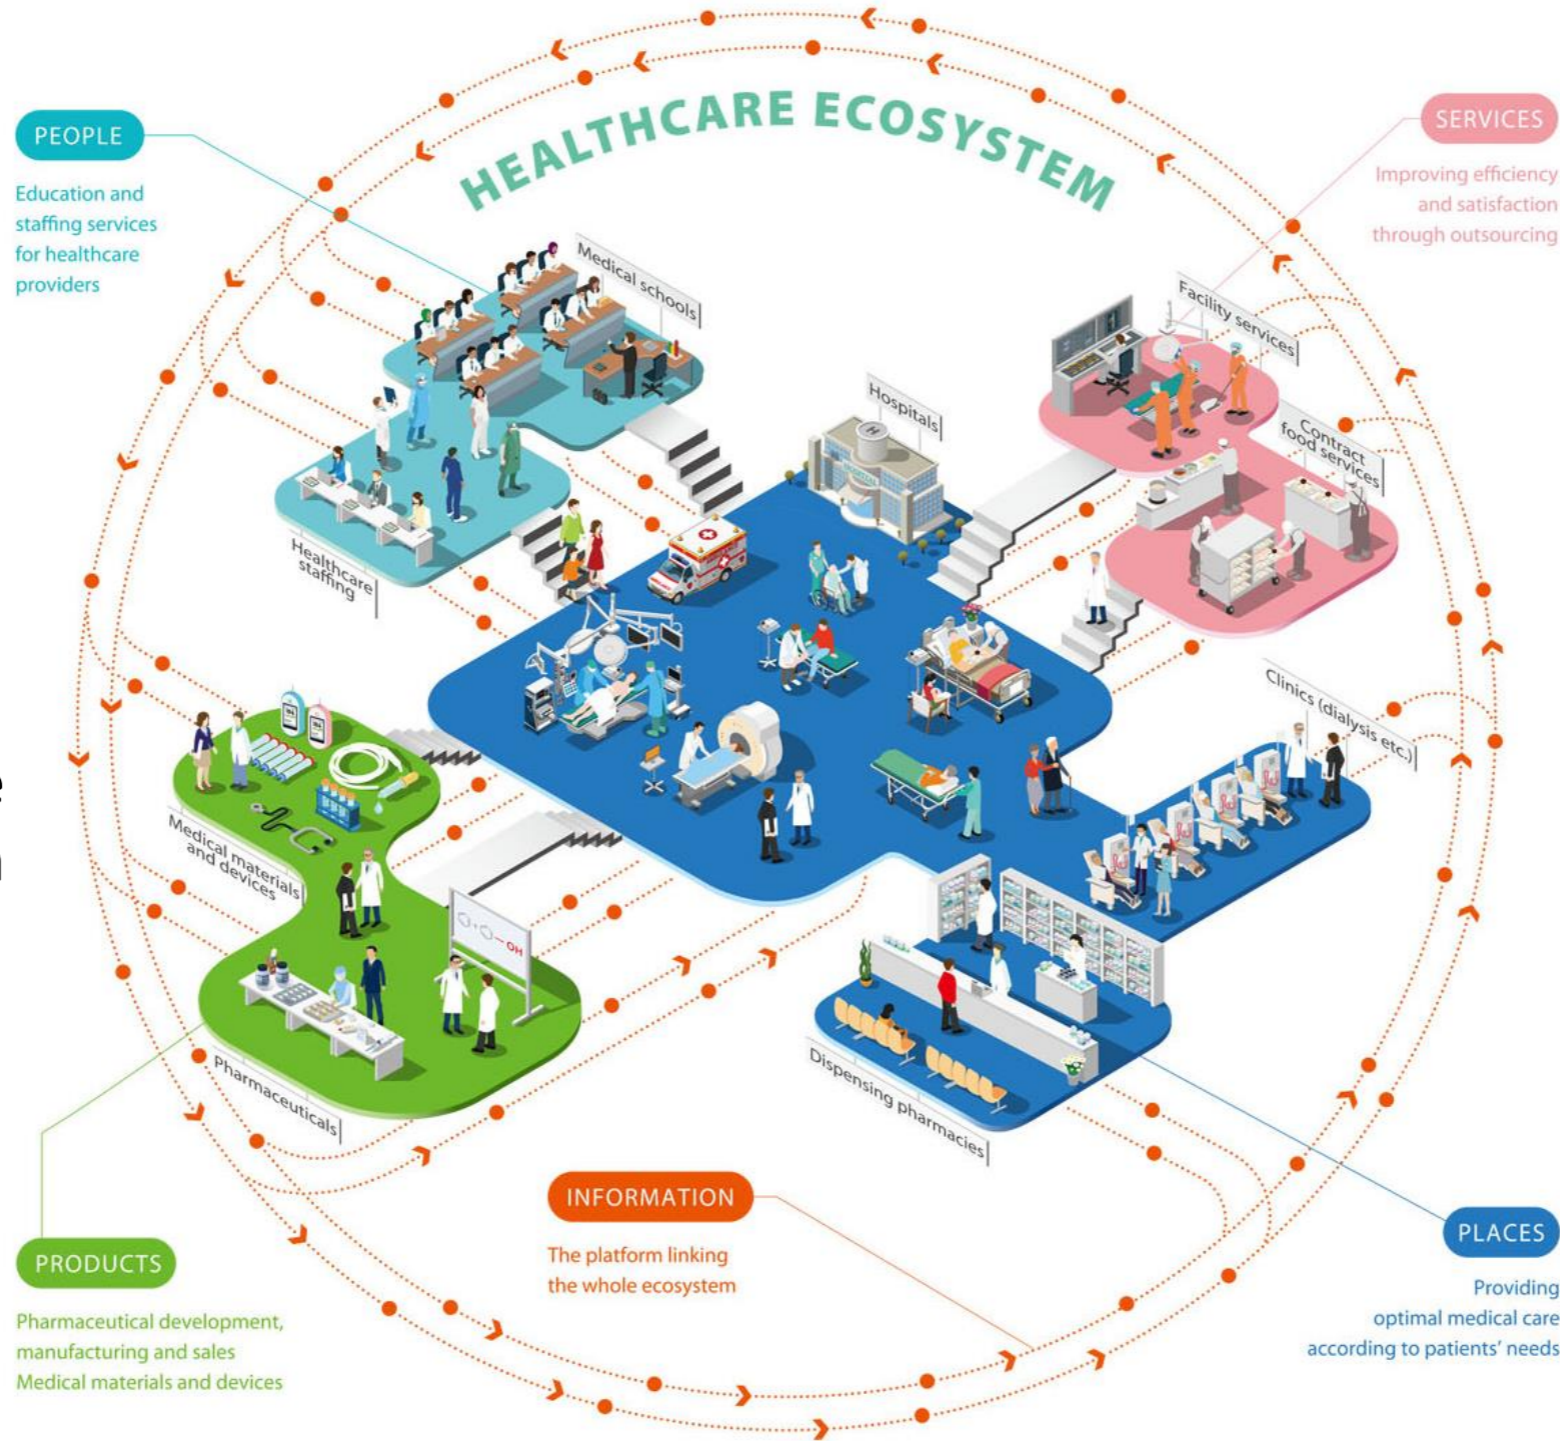

The Delta Companies

- Founded in 1997
- Healthcare staffing
- Staff physician & allied providers
- Temporary and permanent placement
- 250 Internal employees
- Based in Dallas, Texas with customers in all 50 states
- Acquired by Mitsui in February of 2014
- Most important asset is our People

Healthcare Ecosystem

[Places] x [People] x [Products] x [Services] x [Information]

This formula means a better future for patients and for the whole healthcare industry.